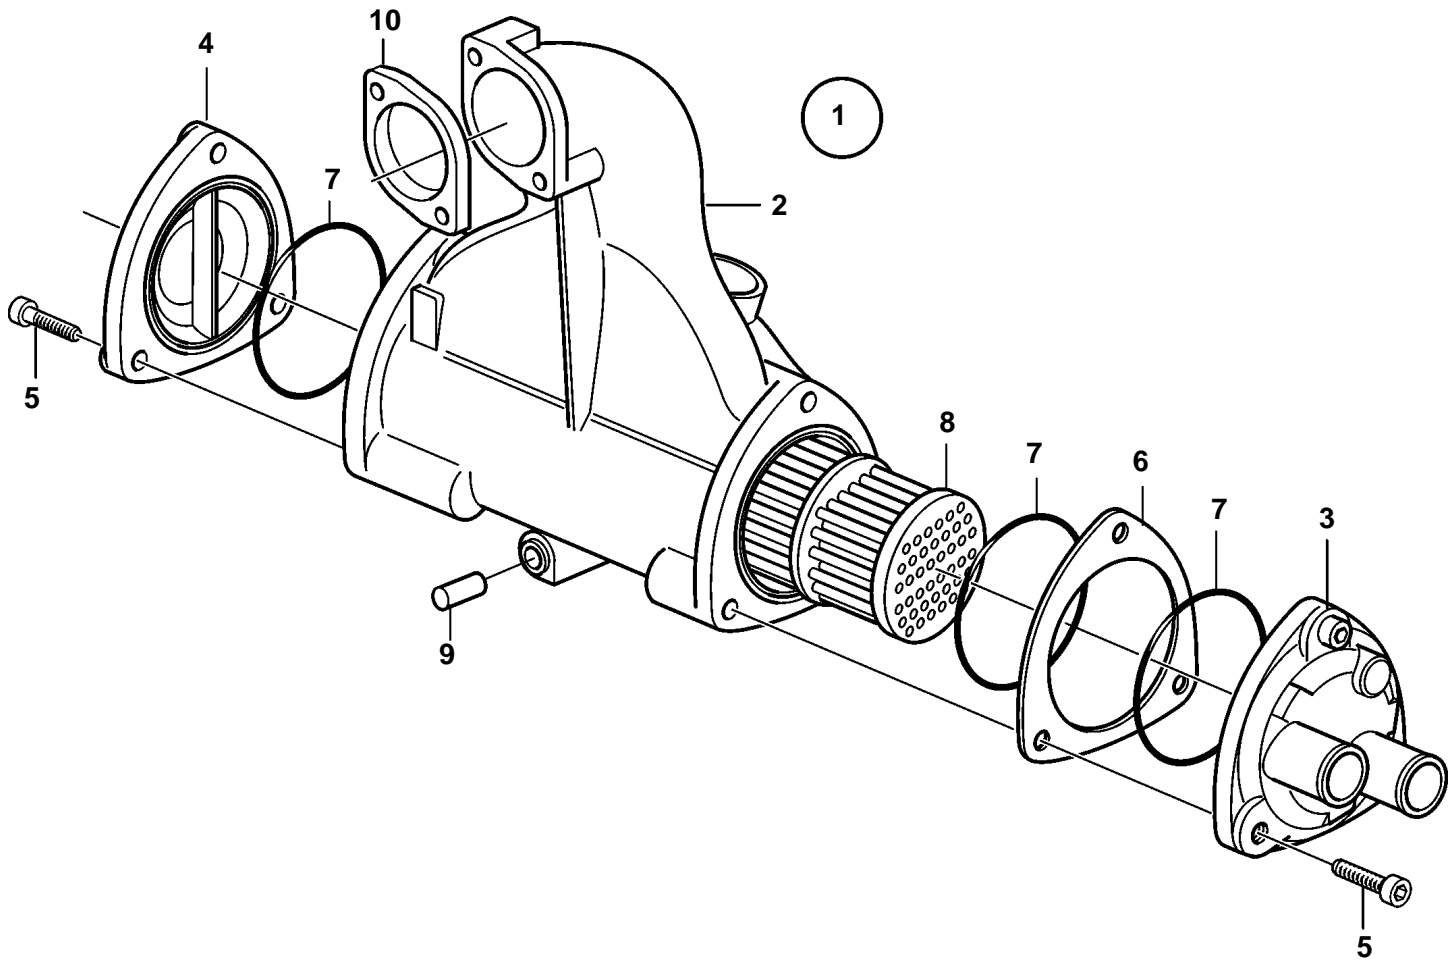

D2-75A

20385

D2-75A

REF	PART NO.	QTY	DESCRIPTION
1	3584098	1	Intercooler
2	888618	1	· Housing
3	888617	1	· Cover
4	888616	1	· Cover
5	3838337	6	· Screw
6	3580870	1	· Washer
7	3581070	4	· O-ring
8	888615	1	· Radiator
9	888614	1	· Pin
10	3583658	1	Gasket